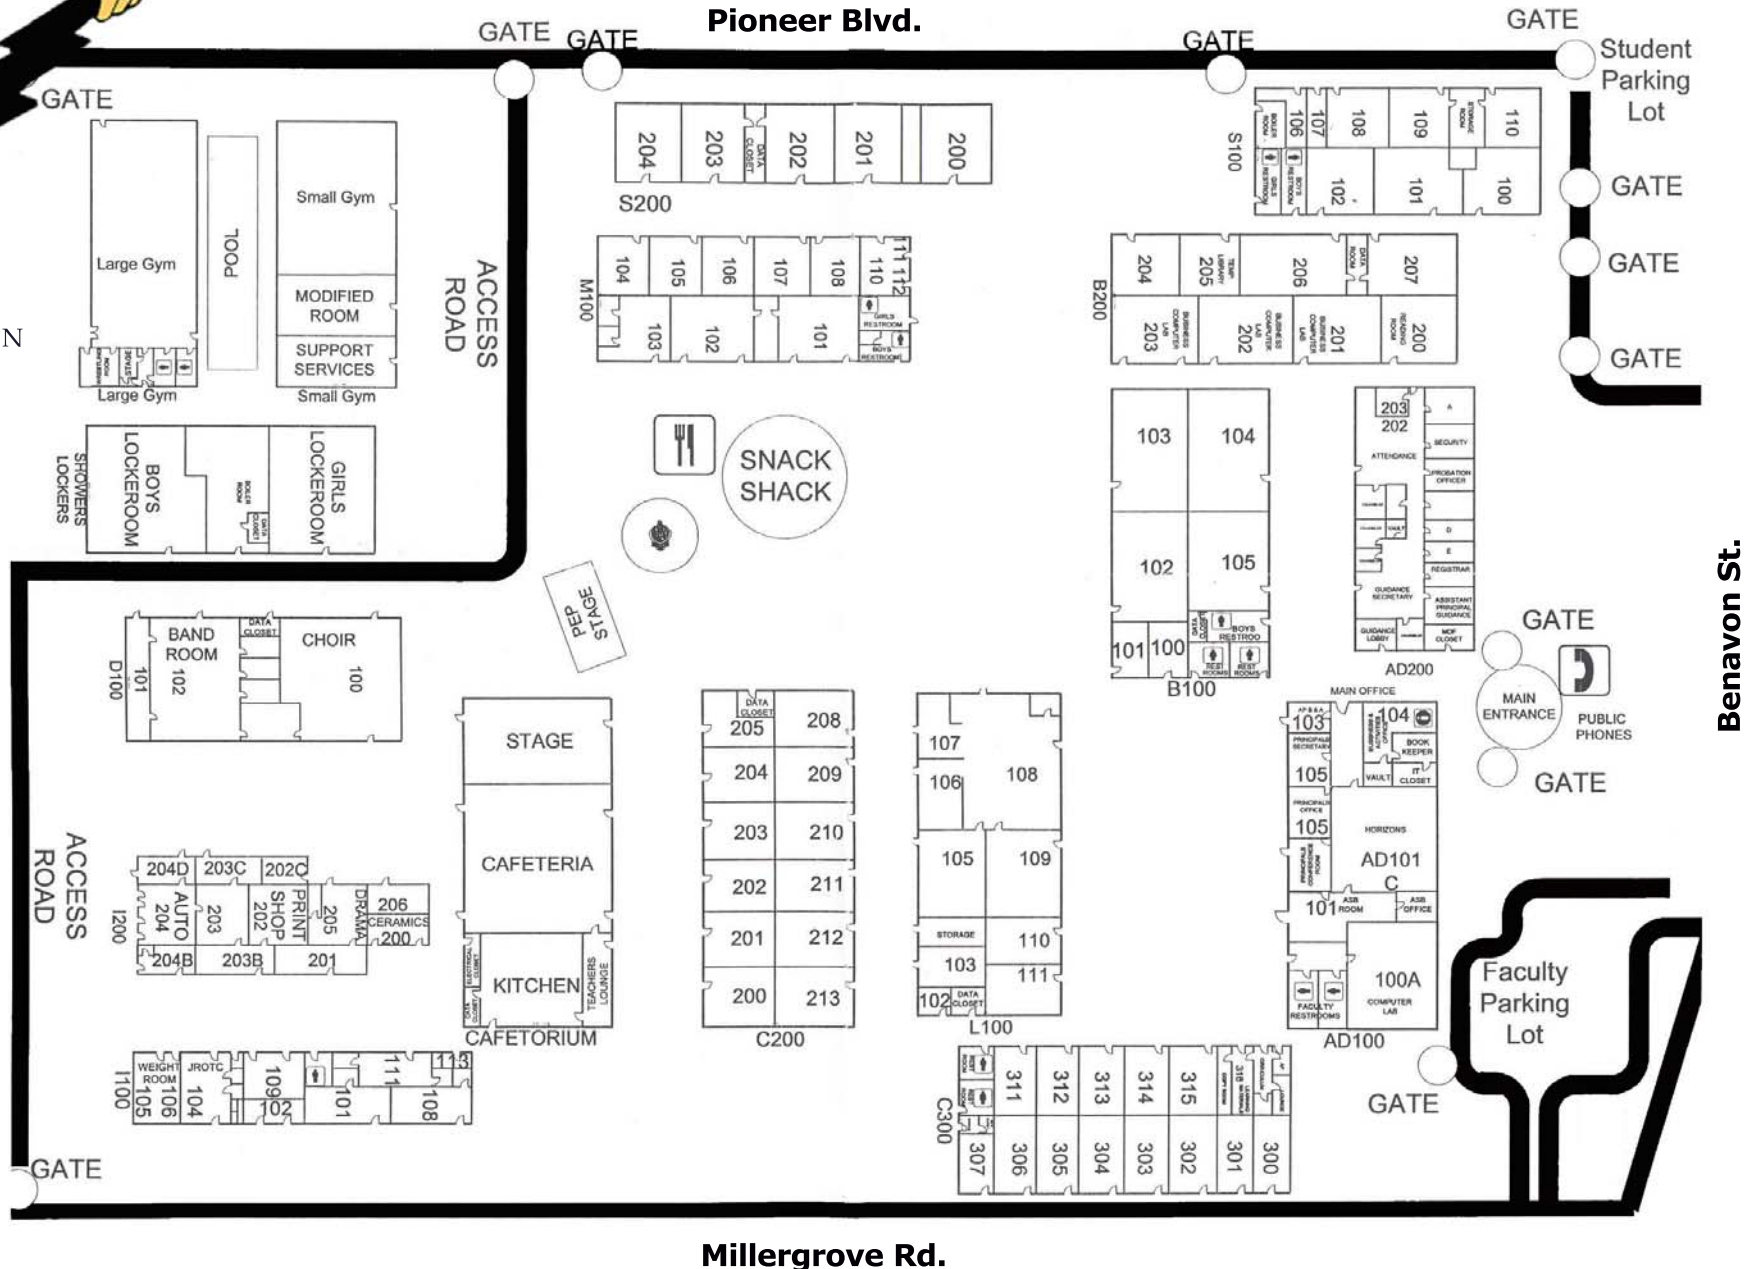

# PIONEER HIGH SCHOOL

10800 BENAON ST. WHITTIER, CA. 90606 (562) 698-8121 x5030

Millergrove Rd.